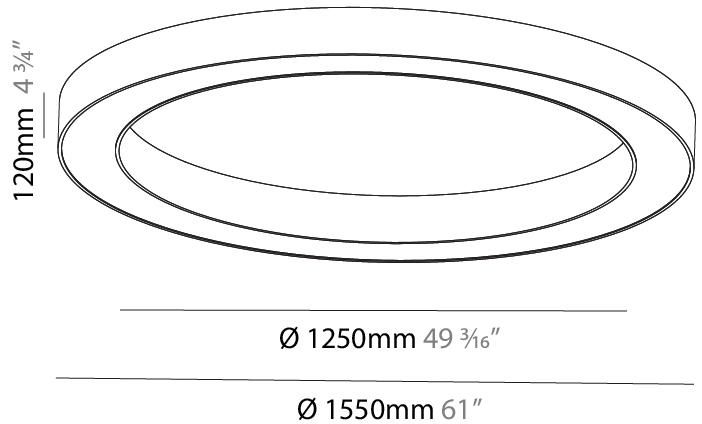

1. To build a product code in our configurator select the specify button on the base model # product page
2. To build a manual product code on this datasheet choose from the options listed below in blue font and add the suffix to the base model #

GENERAL

Series: Glorious
Subseries: Glorious
Brand: Prolicht
Division: Architectural
Mounting Type: Surface
Mounting Location: Ceiling
Subcategory: Ambient

PHYSICAL

Shape: Round
Diameter (mm): 1550
Diameter (in): 61
Height (mm): 120
Height (in): 4 3/4
Light Distribution: Direct
Weight (kg): 15.706
Weight (lbs): 34.55
Diffuser: PMMA - Opal or Micro-Prism
Fixture Finish: SSR / BKV / CWI / CRY / HAB / LAG / UFT / ITA / RUA / RUR / MIC / FTG / MYG / TWT / LOD / PUS / FRO / FUP / KIA / POP / BLS / SPG / MEY / GOH / GUM / CHC / COM / ABZ / JAG / OBR / MOS / ROR
Fixture Material: Aluminum

ELECTRICAL

Lamp Type: LED (Zhaga Standard)
Input Wattage (W): 75
Total Output Wattage (W): 60 / 48 (3500K)
Dimming: Non-Dimming / Phase Dimming (120Vac only) / 0-10V Dimming
Driver Included: Yes
Driver Location: Integrated
Driver Type: Constant Current - 120 / 277Vac
Driver Class: Class 2
Input Voltage (V): 120 - 277
Constant Current (MA): 350 / 700/800 (3500K)

LED

Color Temperature (°K): 3000 / 3500 / 4000
Max. Delivered Lumen (lm): 6920 / 7164 / 7310
CRI: >80 CRI
Efficiency (%): 65
Lamp Life (hrs): 50000

OPTICAL

RATINGS AND CERTIFICATIONS

Certified By: Certified for North American Standards
IP rating: IP20