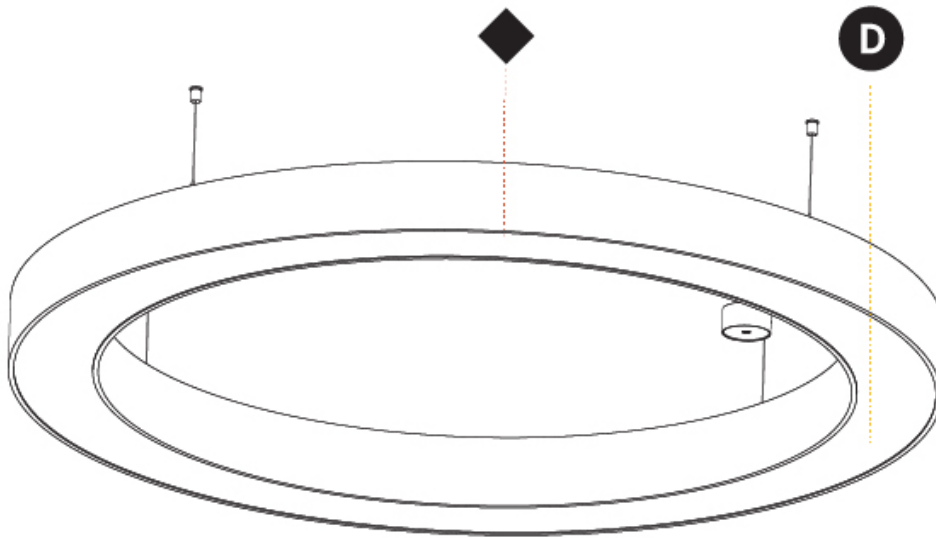

A30233-

PROJECT	_____
TYPE	_____
SPECIFIER	_____
QUANTITY	_____
DATE	_____