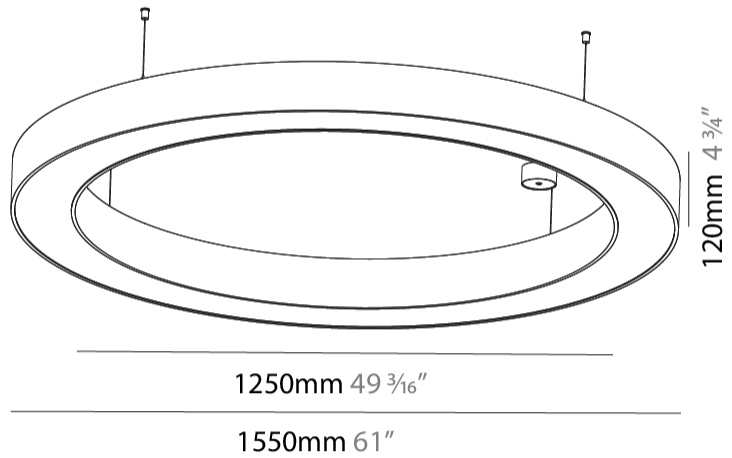

GENERAL

Series: Glorious
Subseries: Glorious
Brand: Prolicht
Division: Architectural
Mounting Type: Suspension
Mounting Location: Ceiling
Subcategory: Ambient

PHYSICAL

Shape: Round
Diameter (mm): 1550
Diameter (in): 61
Height (mm): 120
Height (in): 4 ³/₄
Max. Overall Height (mm): 2120
Max. Overall Height (in): 83 ⁷/₁₆
Light Distribution: Direct
Weight (kg): 16.737
Weight (lbs): 36.82
Diffuser: PMMA - Opal or Micro-Prism
Fixture Finish: SSR / BKV / CWI / CRY / HAB / LAG / UFT / ITA / RUA / RUR / MIC / FTG / MYG / TWT / LOD / PUS / FRO / FUP / KIA / POP / BLS / SPG / MEY / GOH / GUM / CHC / COM / ABZ / JAG / OBR / MOS / ROR
Fixture Material: Aluminum

ELECTRICAL

Lamp Type: LED (Zhaga Standard)
Input Wattage (W): 75
Total Output Wattage (W): 60 / 48 (3500K)
Dimming: Non-Dimming / Phase Dimming (120Vac only) / 0-10V Dimming
Driver Included: Yes
Driver Location: Integrated
Driver Type: Constant Current
Driver Class: Class 2
Input Voltage (V): 120 - 277
Constant Current (MA): 350 / 700/800 (3500K)

LED

Color Temperature (°K): 3000 / 3500 / 4000
Max. Delivered Lumen (lm): 6920 / 7164 / 7310
CRI: >80 CRI
Efficiency (%): 0.65
Lamp Life (hrs): 50000

OPTICAL

RATINGS AND CERTIFICATIONS

Certified By: Certified for North American Standards
IP rating: IP20