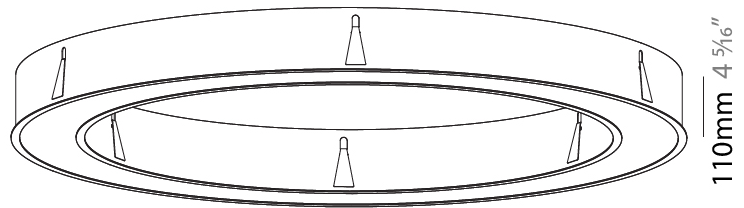

GENERAL

Series: Glorious
Subseries: Glorious
Brand: Prolicht
Division: Architectural
Mounting Type: Recessed
Mounting Location: Ceiling
Subcategory: Ambient

PHYSICAL

Shape: Round
Diameter (mm): 1570
Diameter (in): 61 ¹³ / ₁₆
Height (mm): 110
Height (in): 4 ⁵ / ₁₆
Min. Recessing Depth (mm): 120
Min. Recessing Depth (in): 4 ³ / ₄
Light Distribution: Direct
Weight (kg): 16.624
Weight (lbs): 36.65
Diffuser: PMMA - Opal or Micro-Prism
Fixture Finish: SSR / BKV / CWI / CRY / HAB / LAG / UFT / ITA / RUA / RUR / MIC / FTG / MYG / TWT / LOD / PUS / FRO / FUP / KIA / POP / BLS / SPG / MEY / GOH / GUM / CHC / COM / ABZ / JAG / OBR / MOS / ROR
Fixture Material: Aluminum
Cut-out Measurements: 1560mm / 61 7/16" x 1240mm / 48 13/16"

Ø 1228mm 48 3/8"

Ø 1570mm 61 13/16"

1560mm x 1240mm
61 7/16" x 48 13/16"

120mm
4 3/4"

10 - 15mm
3/8" - 9/16"

110mm
4 5/16"

A37502-

PROJECT	_____
TYPE	_____
SPECIFIER	_____
QUANTITY	_____
DATE	_____